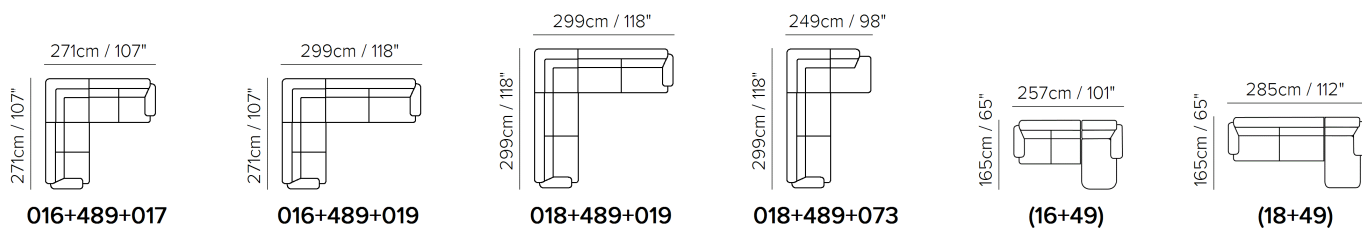

■ Vers. 000+049

■ Vers. 000+049

■ Vers. 072+489+019

SCHEMATICS

COMPOSITION EXAMPLES

TECHNICAL INFORMATION

	<b>COVERING</b>	Leather <input checked="" type="checkbox"/>	Soft Cover <input checked="" type="checkbox"/>			
	<b>LEGS</b>	Wood <input type="checkbox"/>	Metal <input checked="" type="checkbox"/>	Plastic <input type="checkbox"/>	Castors <input type="checkbox"/>	Upholstered <input type="checkbox"/>
	<b>FILLING</b>	Arms <input type="checkbox"/> Fiber <input checked="" type="checkbox"/> Foam <input type="checkbox"/> Feather/Fiber Mix <input type="checkbox"/> Feather	Seat cushion <input type="checkbox"/> Fiber <input checked="" type="checkbox"/> Foam <input type="checkbox"/> Feather/Fiber Mix <input type="checkbox"/> Feather	Back cushion <input type="checkbox"/> Fiber <input checked="" type="checkbox"/> Foam <input type="checkbox"/> Feather/Fiber Mix <input type="checkbox"/> Feather		
	<b>COMFORT</b>	Standard Comfort <input checked="" type="checkbox"/>	Firm Comfort <input type="checkbox"/>			
	<b>FUNCTION</b>	Bed <input type="checkbox"/>	Electric motion <input type="checkbox"/>	Motion <input type="checkbox"/>	Recliner <input type="checkbox"/>	Sliding <input type="checkbox"/>
	<b>OPTIONS</b>	Nails <input type="checkbox"/>	Removable <input type="checkbox"/>	Contrast Stitching <input type="checkbox"/>		

NOTES

- The model has manual adjustable arm and headrest.
- Tight Seat Cushion (the seat cushions of the models are fixed to the frame)
- Tight Back Cushion (the back cushions of the models are fixed to the frame)
- No Leather Side (the sectional pieces have the side covered with lining and not leather)
- Wood Frame
- Without Feet Assembled (the feet will be in a bag inside the package)
- Plastic Wrap (the model will be wrapped in a plastic bag)
- Feet available in metal finishings 77 (Glossy Chromed) / 78 (Black Chrome)
- Feet height 12,0 cm