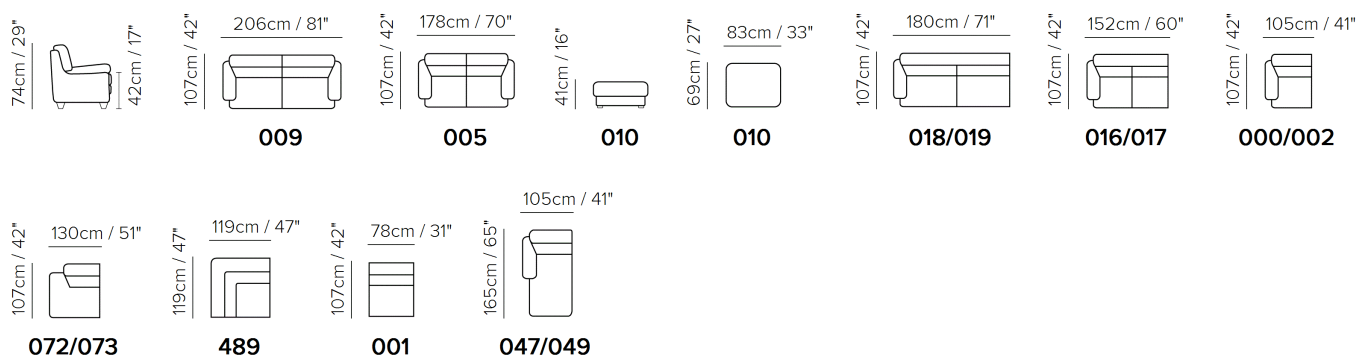

■ Vers. 000+049

■ Vers. 000+049

■ Vers. 072+489+019

SCHEMATICS

COMPOSITION EXAMPLES

TECHNICAL INFORMATION

	<b>COVERING</b>	Leather <input checked="" type="checkbox"/>	Soft Cover <input checked="" type="checkbox"/>			
	<b>LEGS</b>	Wood <input type="checkbox"/>	Metal <input checked="" type="checkbox"/>	Plastic <input type="checkbox"/>	Castors <input type="checkbox"/>	Upholstered <input type="checkbox"/>
	<b>FILLING</b>	Arms <input type="checkbox"/> Fiber <input checked="" type="checkbox"/> Foam <input type="checkbox"/> Feather/Fiber Mix <input type="checkbox"/> Feather	Seat cushion <input type="checkbox"/> Fiber <input checked="" type="checkbox"/> Foam <input type="checkbox"/> Feather/Fiber Mix <input type="checkbox"/> Feather	Back cushion <input type="checkbox"/> Fiber <input checked="" type="checkbox"/> Foam <input type="checkbox"/> Feather/Fiber Mix <input type="checkbox"/> Feather		
	<b>COMFORT</b>	Standard Comfort <input checked="" type="checkbox"/>	Firm Comfort <input type="checkbox"/>			
	<b>FUNCTION</b>	Bed <input type="checkbox"/>	Electric motion <input type="checkbox"/>	Motion <input type="checkbox"/>	Recliner <input type="checkbox"/>	Sliding <input type="checkbox"/>
	<b>OPTIONS</b>	Nails <input type="checkbox"/>	Removable <input type="checkbox"/>	Contrast Stitching <input type="checkbox"/>		

NOTES

- The model has manual adjustable arm and headrest.
- Tight Seat Cushion (the seat cushions of the models are fixed to the frame)
- Tight Back Cushion (the back cushions of the models are fixed to the frame)
- No Leather Side (the sectional pieces have the side covered with lining and not leather)
- Wood Frame
- Without Feet Assembled (the feet will be in a bag inside the package)
- Plastic Wrap (the model will be wrapped in a plastic bag)
- Feet available in metal finishings 77 (Glossy Chromed) / 78 (Black Chrome)
- Feet height 12,0 cm