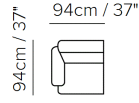

■ Vers. 272+291+274

■ Vers. 272+291+011+291+291+274

■ Vers. 272+291+011+291+100

SCHEMATICS

**216/217**

**272/274**

**291**

**011**

NOTES

- Model is available with contrast welt (or any another decorative detail such as a band under arm cushion) to be entered as second covering in the same category.
- To allow modularity, the single elements can be put together thanks to the rubber stops under the legs.
- With Leather Side (the sectional pieces come with leather sides)
- Loose Seat Cushion (the seat cushions of the model are not fixed to the frame)
- Loose Back Cushion (the back cushions of the model are not fixed to the frame)
- Back Cushion Zippered (the back cushion is attached to the frame through a zipper)
- Without Feet Assembled (the feet will be in a bag inside the package)
- Plastic Wrap (the model will be wrapped in a plastic bag)
- Feet height 3,2 cm