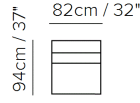

■ Vers. 272+291+274

■ Vers. 272+291+011+291+291+274

■ Vers. 272+291+011+291+100

SCHEMATICS

**216/217**

**272/274**

**291**

**011**

NOTES

- Model is available with contrast welt (or any another decorative detail such as a band under arm cushion) to be entered as second covering in the same category.
- To allow modularity, the single elements can be put together thanks to the rubber stops under the legs.
- With Leather Side (the sectional pieces come with leather sides)
- Loose Seat Cushion (the seat cushions of the model are not fixed to the frame)
- Loose Back Cushion (the back cushions of the model are not fixed to the frame)
- Back Cushion Zippered (the back cushion is attached to the frame through a zipper)
- Without Feet Assembled (the feet will be in a bag inside the package)
- Plastic Wrap (the model will be wrapped in a plastic bag)
- Feet height 3,2 cm