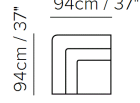

■ Vers. 272+291+274

■ Vers. 272+291+011+291+291+274

■ Vers. 272+291+011+291+100

SCHEMATICS

**216/217**

**272/274**

**291**

**011**

NOTES

- Model is available with contrast welt (or any another decorative detail such as a band under arm cushion) to be entered as second covering in the same category.
- To allow modularity, the single elements can be put together thanks to the rubber stops under the legs.
- With Leather Side (the sectional pieces come with leather sides)
- Loose Seat Cushion (the seat cushions of the model are not fixed to the frame)
- Loose Back Cushion (the back cushions of the model are not fixed to the frame)
- Back Cushion Zippered (the back cushion is attached to the frame through a zipper)
- Without Feet Assembled (the feet will be in a bag inside the package)
- Plastic Wrap (the model will be wrapped in a plastic bag)
- Feet height 3,2 cm