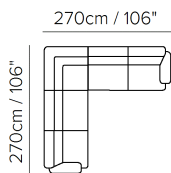

COMPOSITION EXAMPLES

272+291+011+291+274