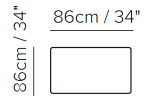

■ Vers. 272+291+274

■ Vers. 272+291+011+291+291+274

■ Vers. 272+291+011+291+100

SCHEMATICS

**216/217**

**272/274**

**291**

**011**

NOTES

- Model is available with contrast welt (or any another decorative detail such as a band under arm cushion) to be entered as second covering in the same category.
- To allow modularity, the single elements can be put together thanks to the rubber stops under the legs.
- With Leather Side (the sectional pieces come with leather sides)
- Loose Seat Cushion (the seat cushions of the model are not fixed to the frame)
- Loose Back Cushion (the back cushions of the model are not fixed to the frame)
- Back Cushion Zippered (the back cushion is attached to the frame through a zipper)
- Without Feet Assembled (the feet will be in a bag inside the package)
- Plastic Wrap (the model will be wrapped in a plastic bag)
- Feet height 3,2 cm