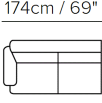

■ Vers. 272+291+274

■ Vers. 272+291+011+291+291+274

■ Vers. 272+291+011+291+100

SCHEMATICS

**216/217**

**272/274**

**291**

**011**

NOTES

- Model is available with contrast welt (or any another decorative detail such as a band under arm cushion) to be entered as second covering in the same category.
- To allow modularity, the single elements can be put together thanks to the rubber stops under the legs.
- With Leather Side (the sectional pieces come with leather sides)
- Loose Seat Cushion (the seat cushions of the model are not fixed to the frame)
- Loose Back Cushion (the back cushions of the model are not fixed to the frame)
- Back Cushion Zippered (the back cushion is attached to the frame through a zipper)
- Without Feet Assembled (the feet will be in a bag inside the package)
- Plastic Wrap (the model will be wrapped in a plastic bag)
- Feet height 3,2 cm